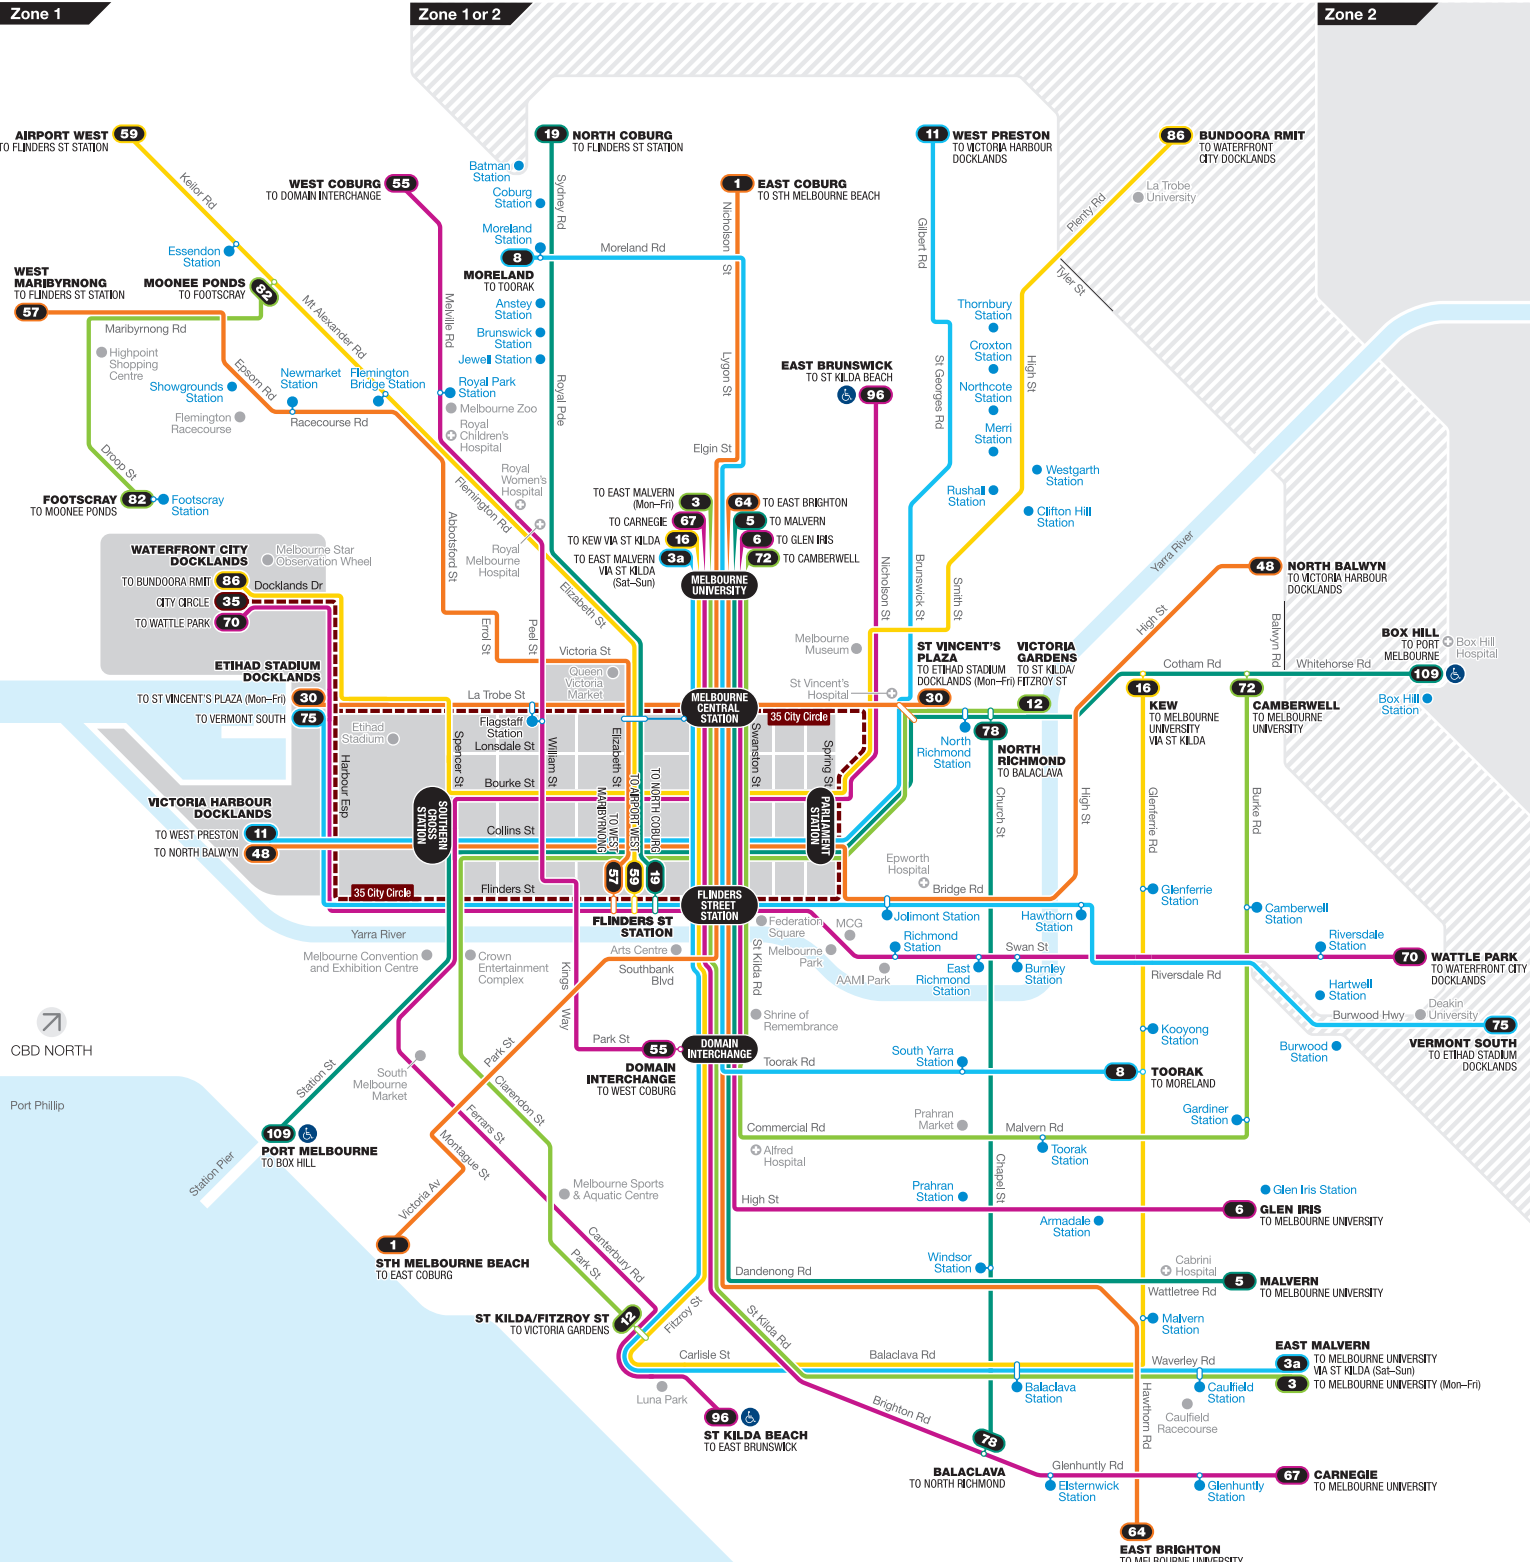

Melbourne tram network

MAP NOT TO SCALE
Effective July 2014

Information

All trams operate in Zone 1. If travelling only in the Zone 1 or 2 overlap, a Zone 2 ticket can be used

For more information visit ptv.vic.gov.au or call 1800 800 007 (6am – midnight)