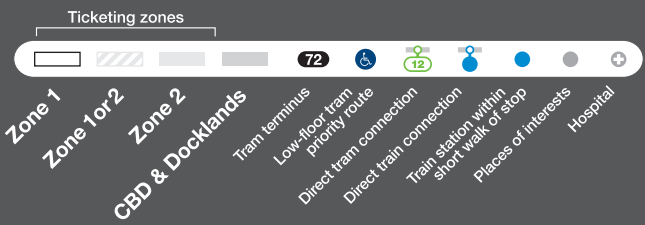

Melbourne tram network

MAP NOT TO SCALE
Effective July 2014

Information

All trams operate in Zone 1. If travelling only in the Zone 1 or 2 overlap, a Zone 2 ticket can be used

For more information visit ptv.vic.gov.au or call 1800 800 007 (6am – midnight)